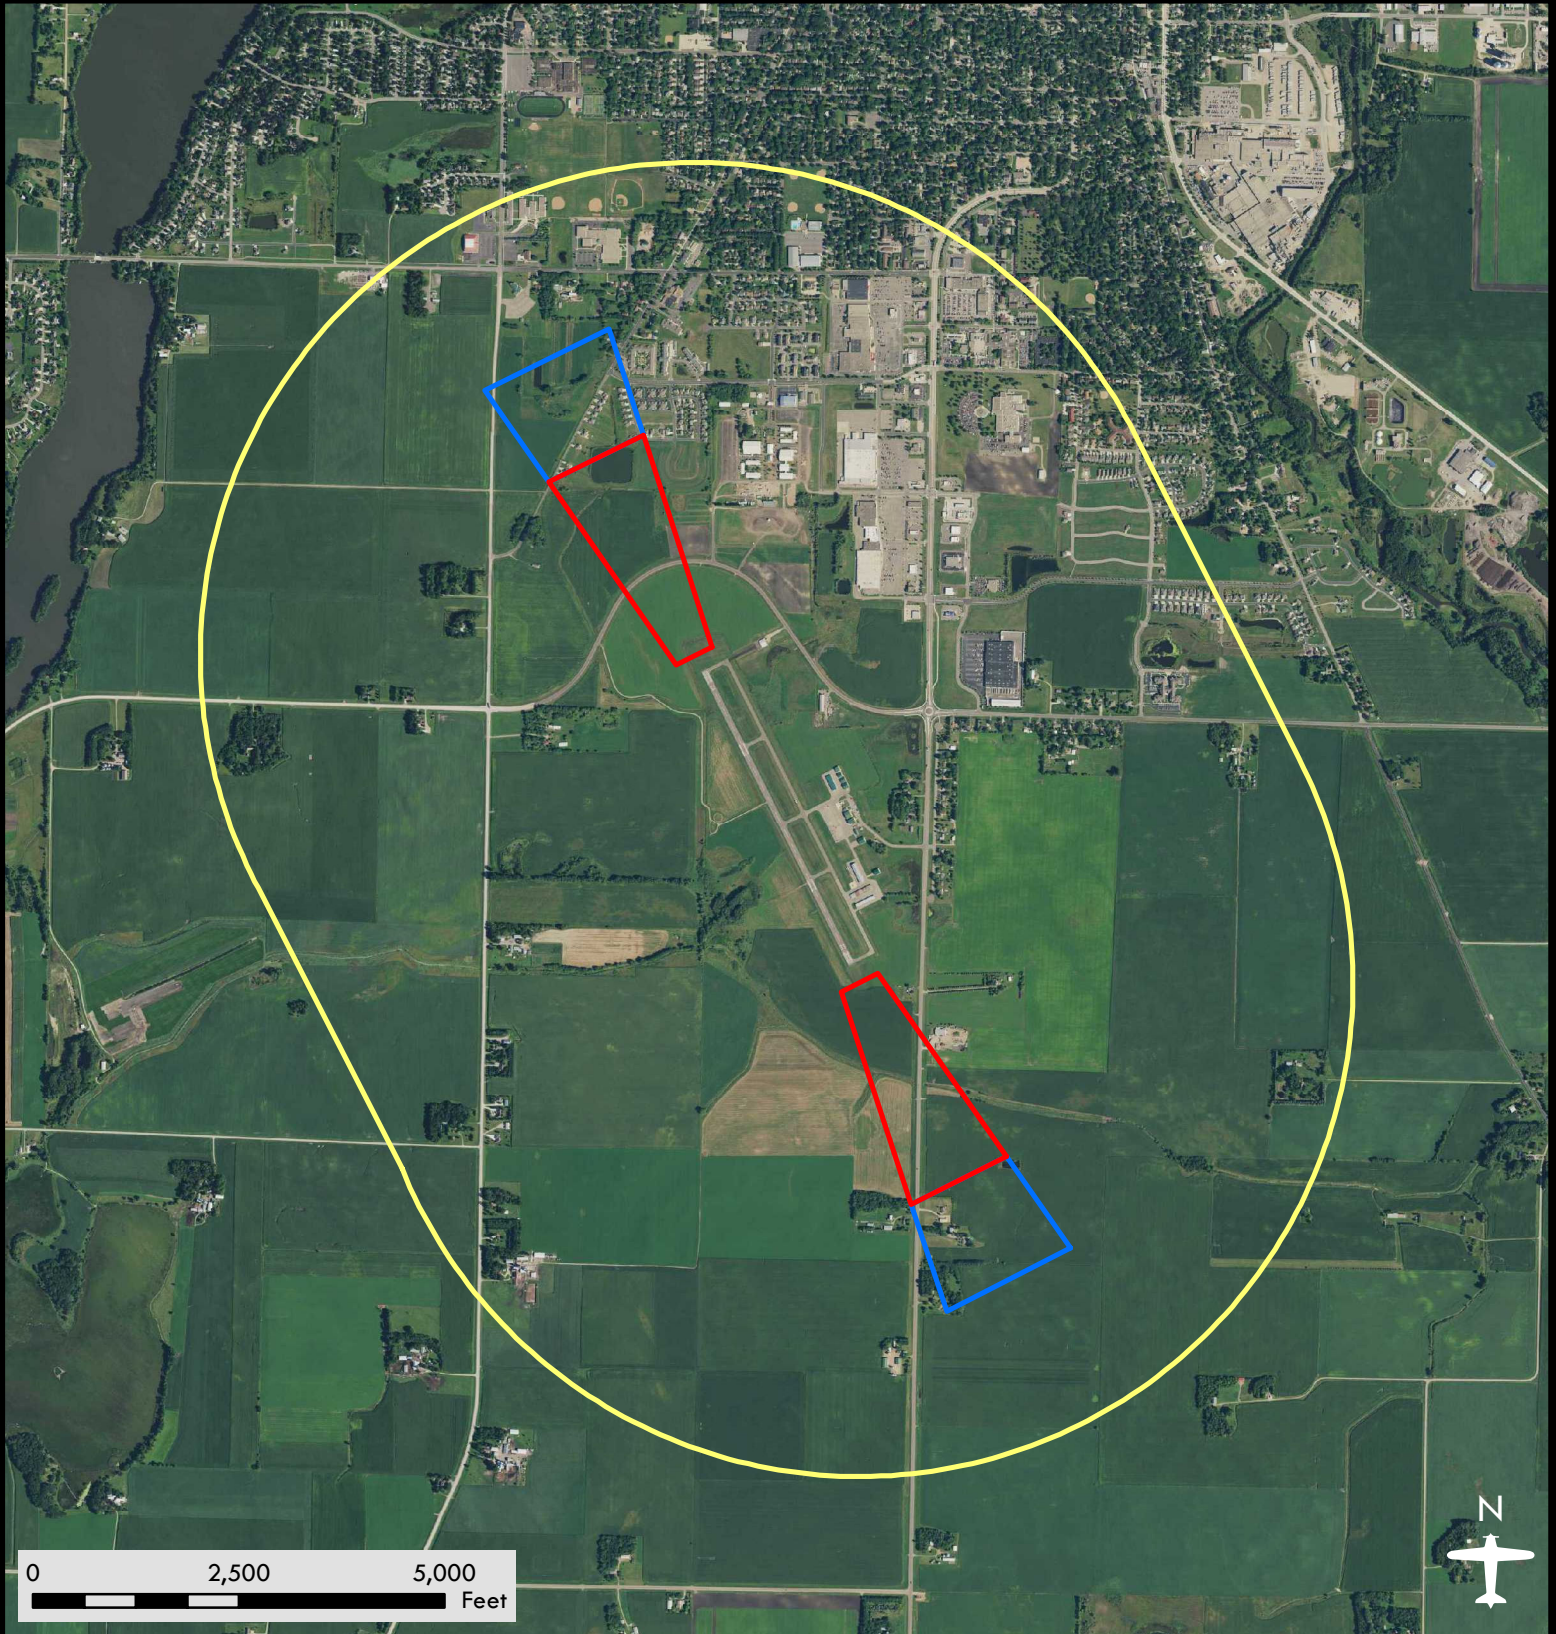

Hutchinson Municipal Airport - Butler Field

Airport Safety Zones

Date: 08/08/2018

Legend

-  Zone A
-  Zone B
-  Zone C

DISCLAIMER: This is not an official zoning map. To view the official map and ordinance for this airport, please visit the Airport Zoning Information Warehouse at <https://www.dot.state.mn.us/aero/planning/zoning-warehouse.html>. The State of Minnesota makes no representations or warranties expressed or implied, with respect to the reuse of the data provided herewith regardless of its format or the means of its transmission. There is no guarantee or representation to the user as to the accuracy, currency, suitability, or reliability of this data for any purpose. The user accepts the data "as is." The State of Minnesota assumes no responsibility for loss or damage incurred as a result of any user's reliance on this data. All maps and other material provided herein are protected by copyright. Permission is granted to copy and use the materials herein.